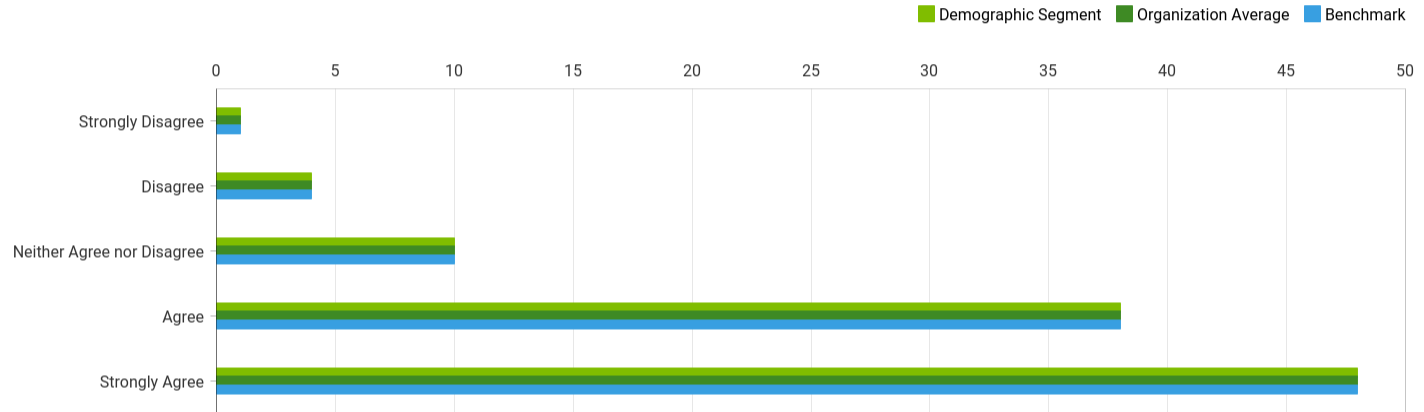

# Engagement

## 2018 EE Engagement Survey

Overall, I am satisfied with my job at Extra Space Storage N = 2314

**About Deloitte**

As used in this document, "Deloitte" means Deloitte Consulting LLP, a subsidiary of Deloitte LLP. Please see [www.deloitte.com/us/about](http://www.deloitte.com/us/about) for a detailed description of the legal structure of Deloitte LLP and its subsidiaries. Certain services may not be available to attest clients under the rules and regulations of public accounting.